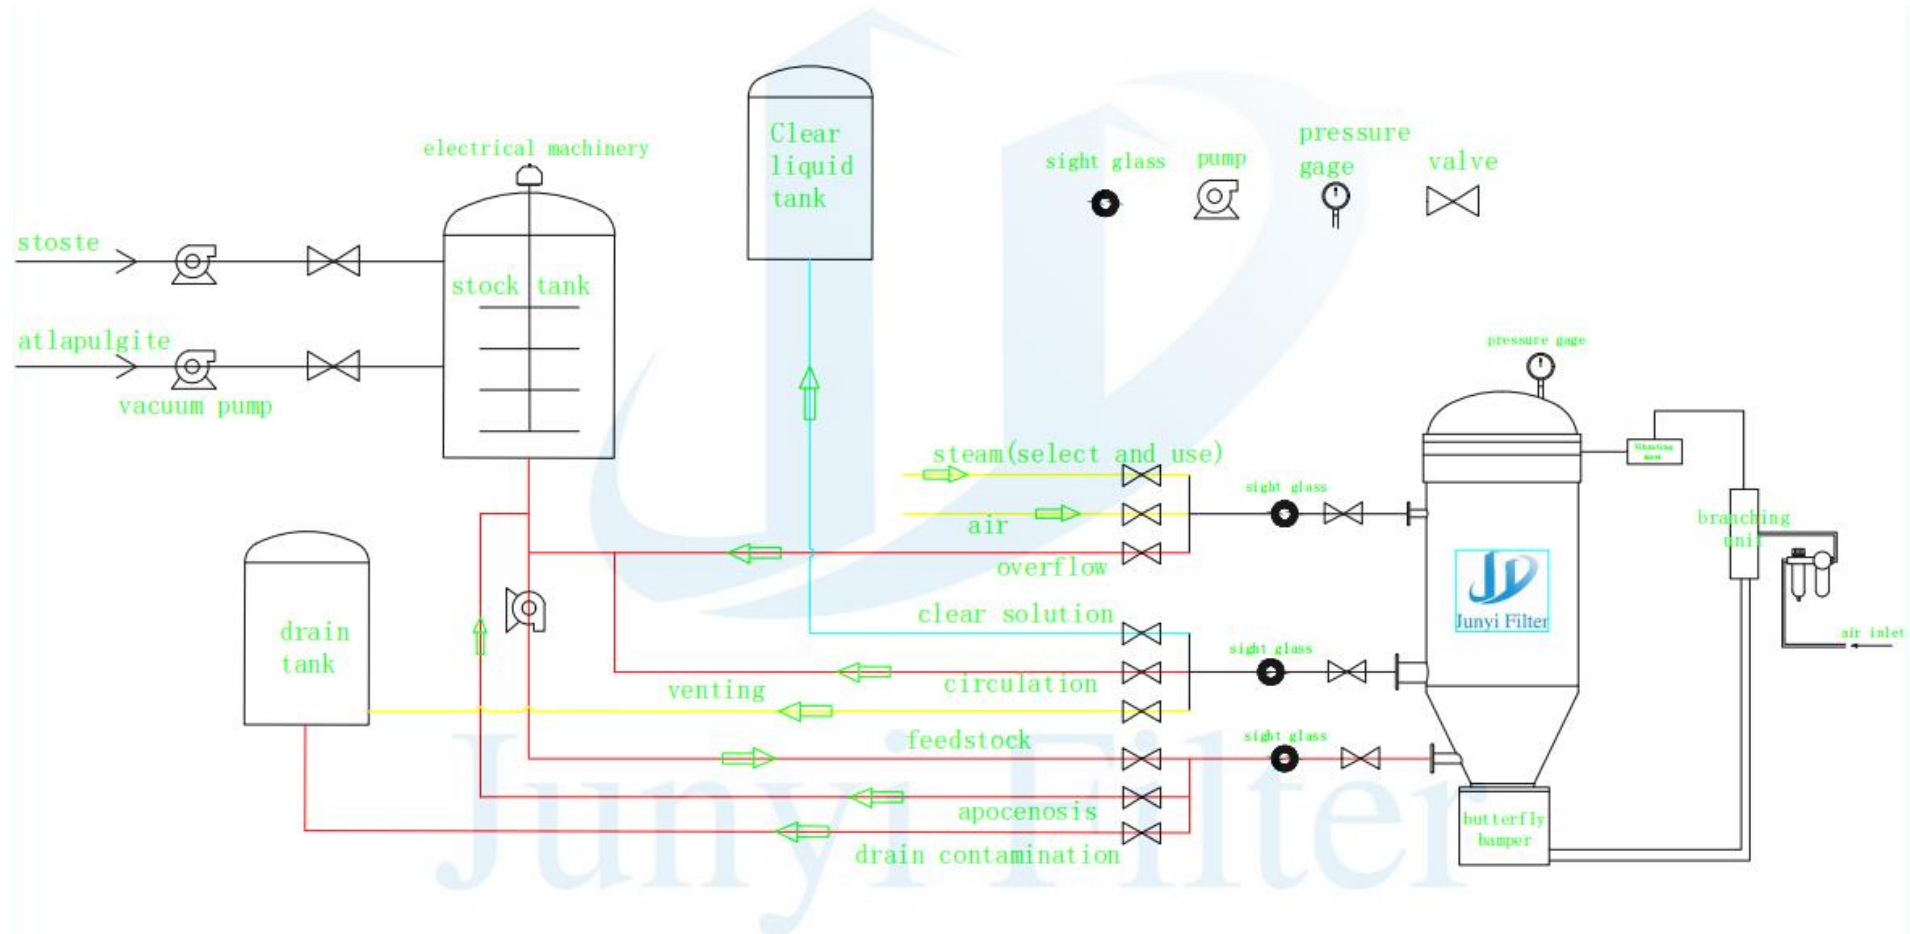

Feeding Process

Technical parameter

Model	Filter area (m²)	Filter cake volume (L)	Processing capacity (T/h)			Working pressure (Mpa)		Operating temperature (°C)	Cylinder volume (L)	total weight (kg)
			Grease	Resin	beverage	Rated pressure	Maximum pressure			
JYBL-2	2	30	0.4-0.6	1-1.5	1-3	0.1-0.4	0.5	≤150	120	300
JYBL-4	4	60	0.5-1.2	2-3	2-5				250	400
JYBL-7	7	105	1-1.8	3-6	4-7				420	600
JYBL-10	10	150	1.6-3	5-8	6-9				800	900
JYBL-12	12	240	2-4	6-9	8-11				1000	1100
JYBL-15	15	300	3-5	7-12	10-13				1300	1300
JYBL-20	20	400	4-6	9-15	12-17				1680	1700
JYBL-25	25	500	5-7	12-19	16-21				1900	2000
JYBL-30	30	600	6-8	14-23	19-25				2300	2500
JYBL-36	36	720	7-9	16-27	23-30				2650	3000
JYBL-40	40	800	8-11	21-34	30-38				2900	3200
JYBL-45	45	900	9-13	24-39	36-44				3200	3500
JYBL-52	52	1040	10-15	27-45	42-51				3800	4000
JYBL-60	60	1200	11-17	30-52	48-60				4500	5000
JYBL-70	70	1400	12-19	36-60	56-68				5800	5500
JYBL-80	80	1600	13-21	40-68	64-78				7200	6000
JYBL-90	90	1800	14-23	43-72	68-82	7700	6500