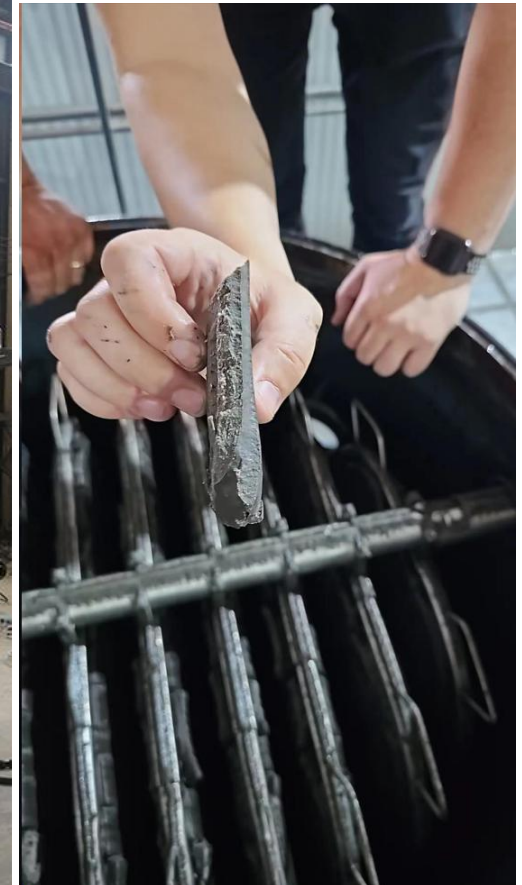

Vertical Leaf Filter

Product Description

Vertical Blade Filter is a kind of filtration equipment, which is mainly suitable for clarification filtration, crystallisation, decolourisation oil filtration in chemical, pharmaceutical and oil industries. It mainly solves the problems of cotton seed, rapeseed, castor and other machine-pressed oil, such as filtering difficulties, not easy to discharge slag. In addition, no filter paper or cloth used, only a small amount of filter aid, resulting in low filtration costs.

Product Features

1. The mesh is made of stainless steel. No filter cloth or filter paper used, it greatly reduces filtration costs.
2. Closed operation, environmentally friendly, no material loss
3. Discharging the slag by automatic vibrating device. Easy operation and reduce the labor intensity.
4. Pneumatic valve slugging, reducing the labor intensity of workers.
5. When using two sets (according to your process), the production can be continuous.
6. Unique design structure, small size; high filtration efficiency; good transparency and fineness of filtrate; no material loss.
7. Leaf filter is easy to operate, maintain and clean.