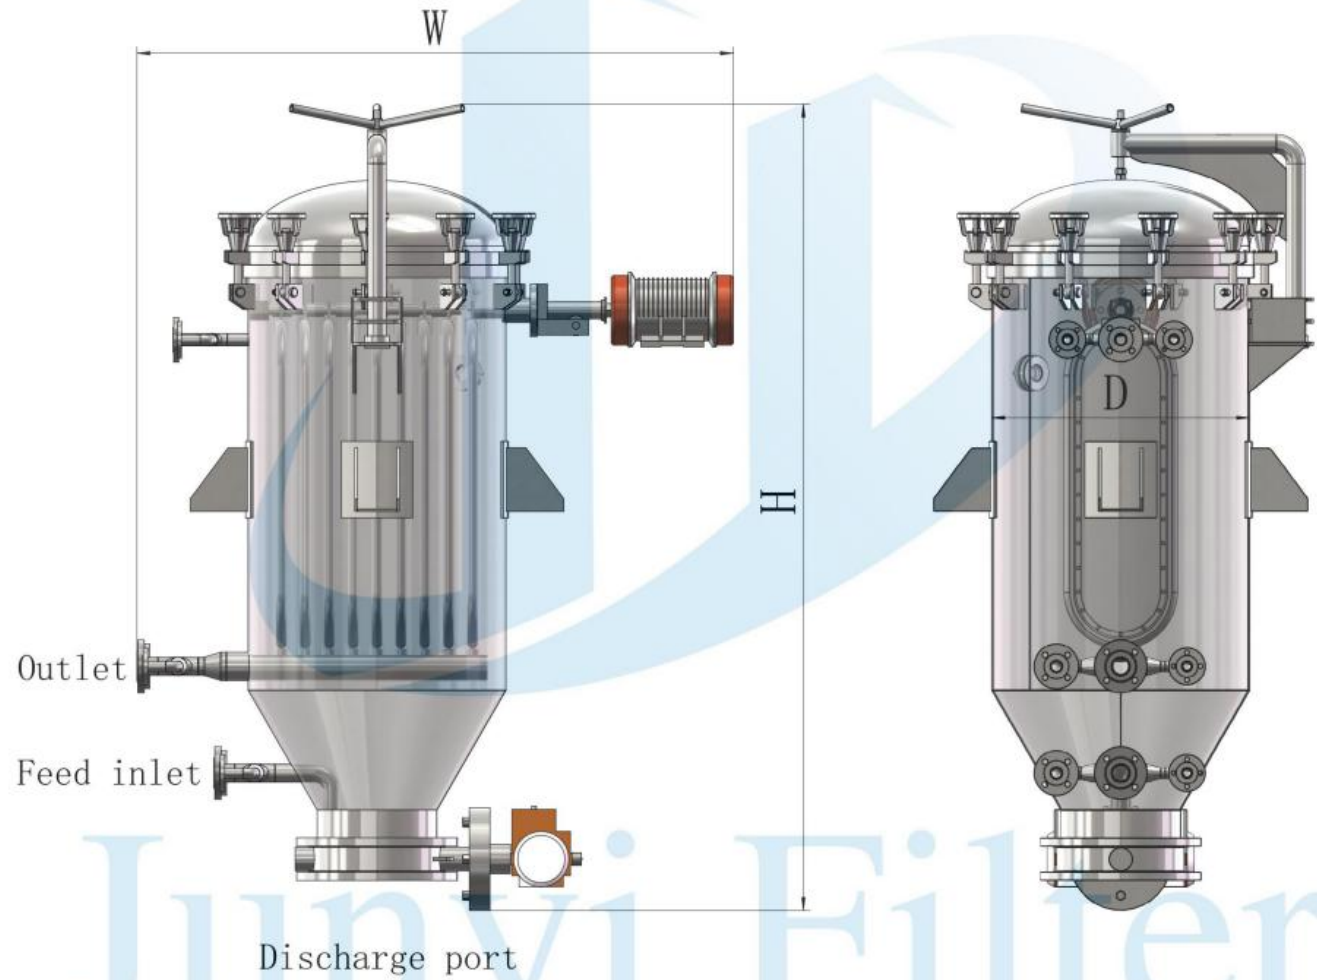

Dimension Drawing